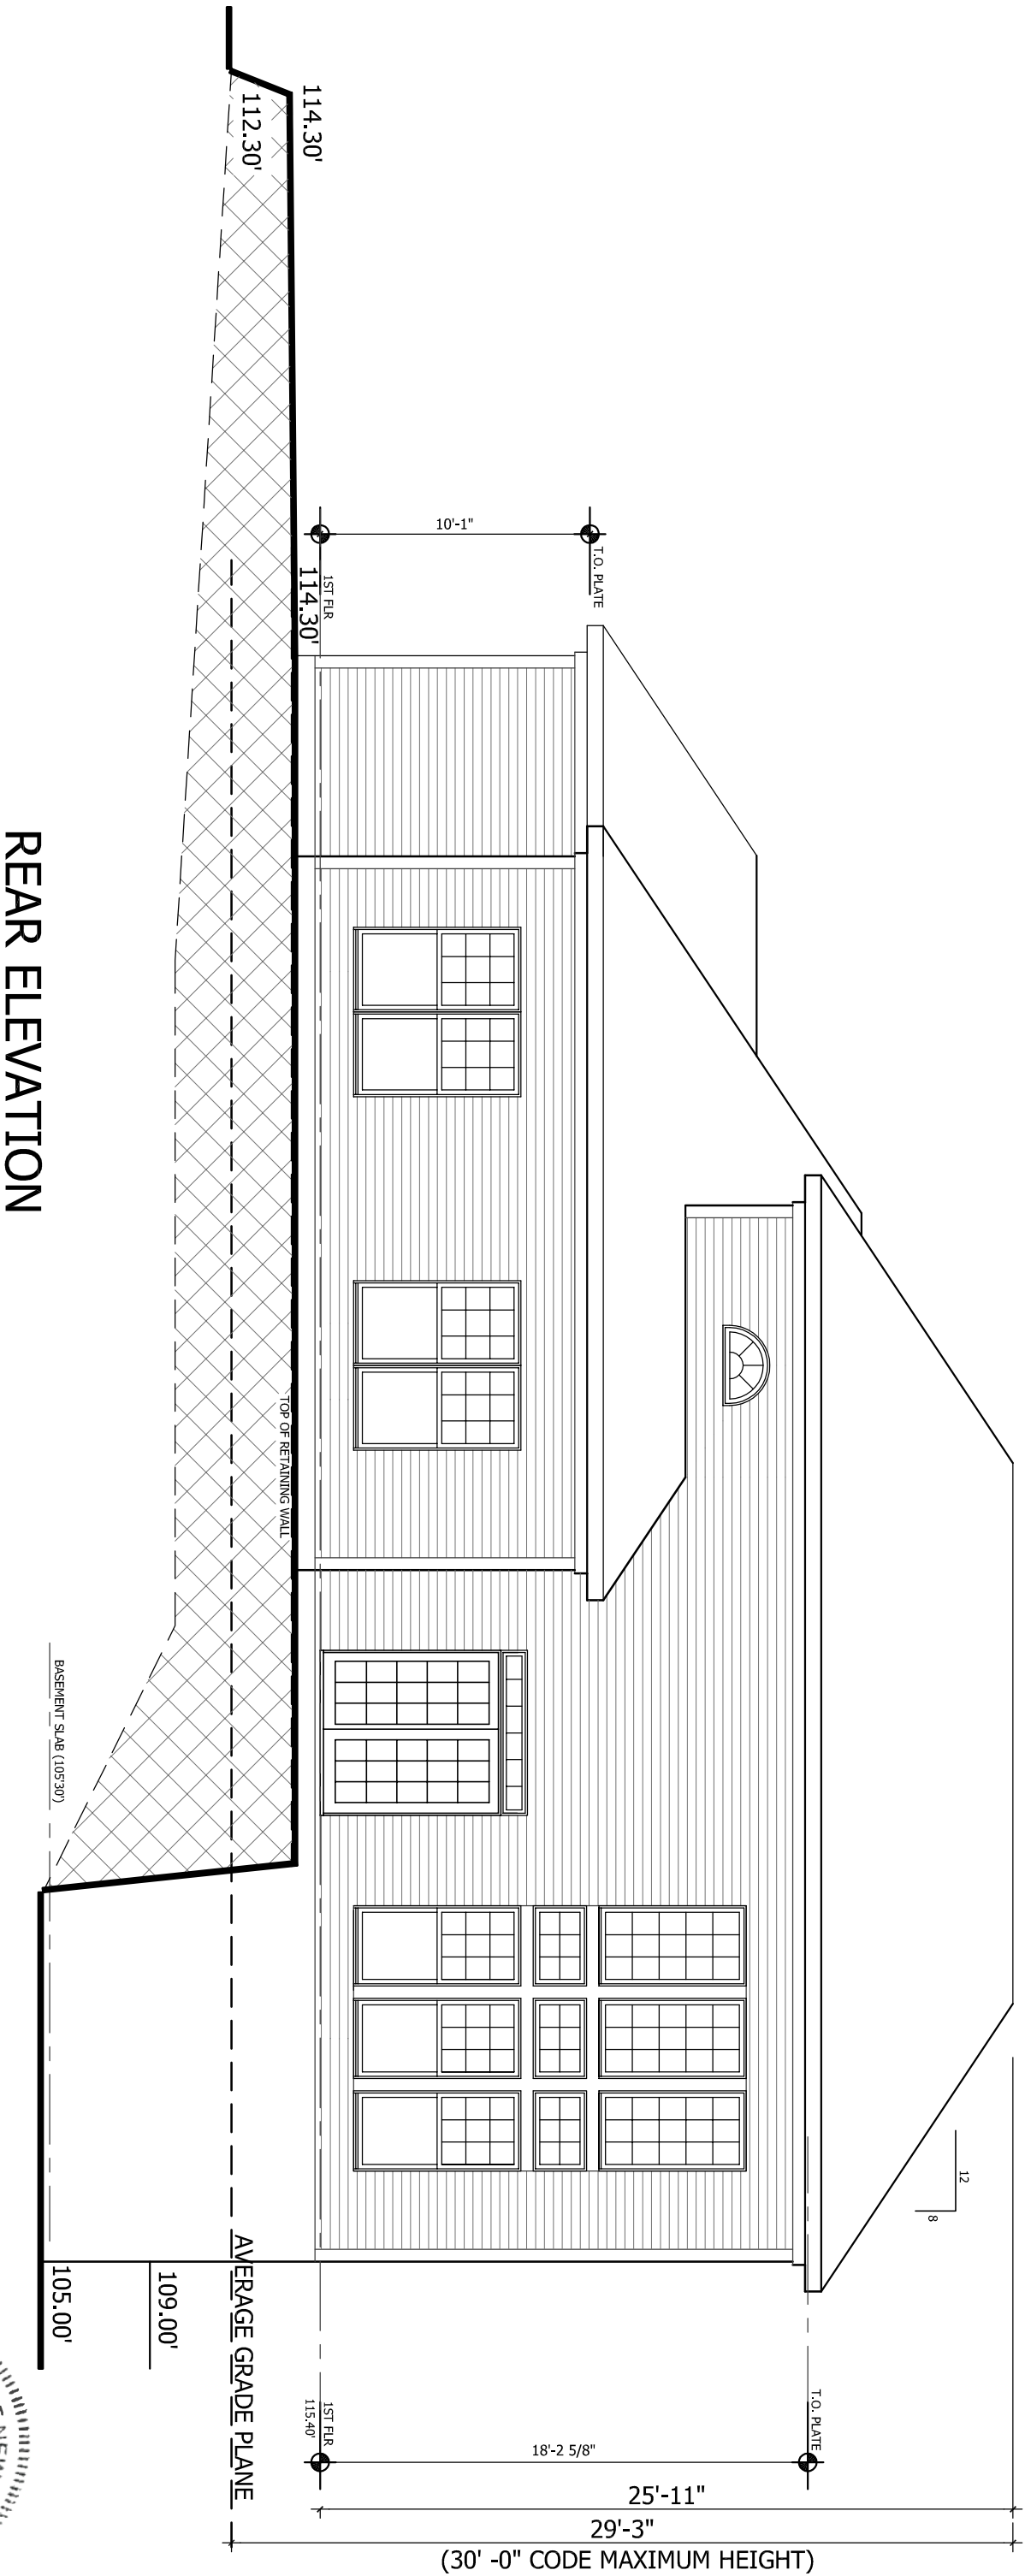

**RIGHT SIDE ELEVATION**

December 7, 2020

(Revised per Board Engineers comments in e-mail on December 4, 2020)

760 Pascack Road  
 Ar Unit Lot # 3.01  
 The Reserve at Arden Place

REAR ELEVATION

December 7, 2020  
 (Revised per Board Engineers comments in  
 e-mail on December 4, 2020)

760 Pascack Road  
 Ar Unit Lot # 3.01  
 The Reserve at Arden Place

**LEFT SIDE ELEVATION**

December 7, 2020  
 (Revised per Board Engineers comments in  
 e-mail on December 4, 2020)

760 Pascack Road  
 Ar Unit Lot # 3.01  
 The Reserve at Arden Place

**FRONT ELEVATION**

December 7, 2020  
 (Revised per Board Engineers comments in  
 e-mail on December 4, 2020)

760 Pascack Road  
 Ar Unit Lot # 3.01  
 The Reserve at Arden Place