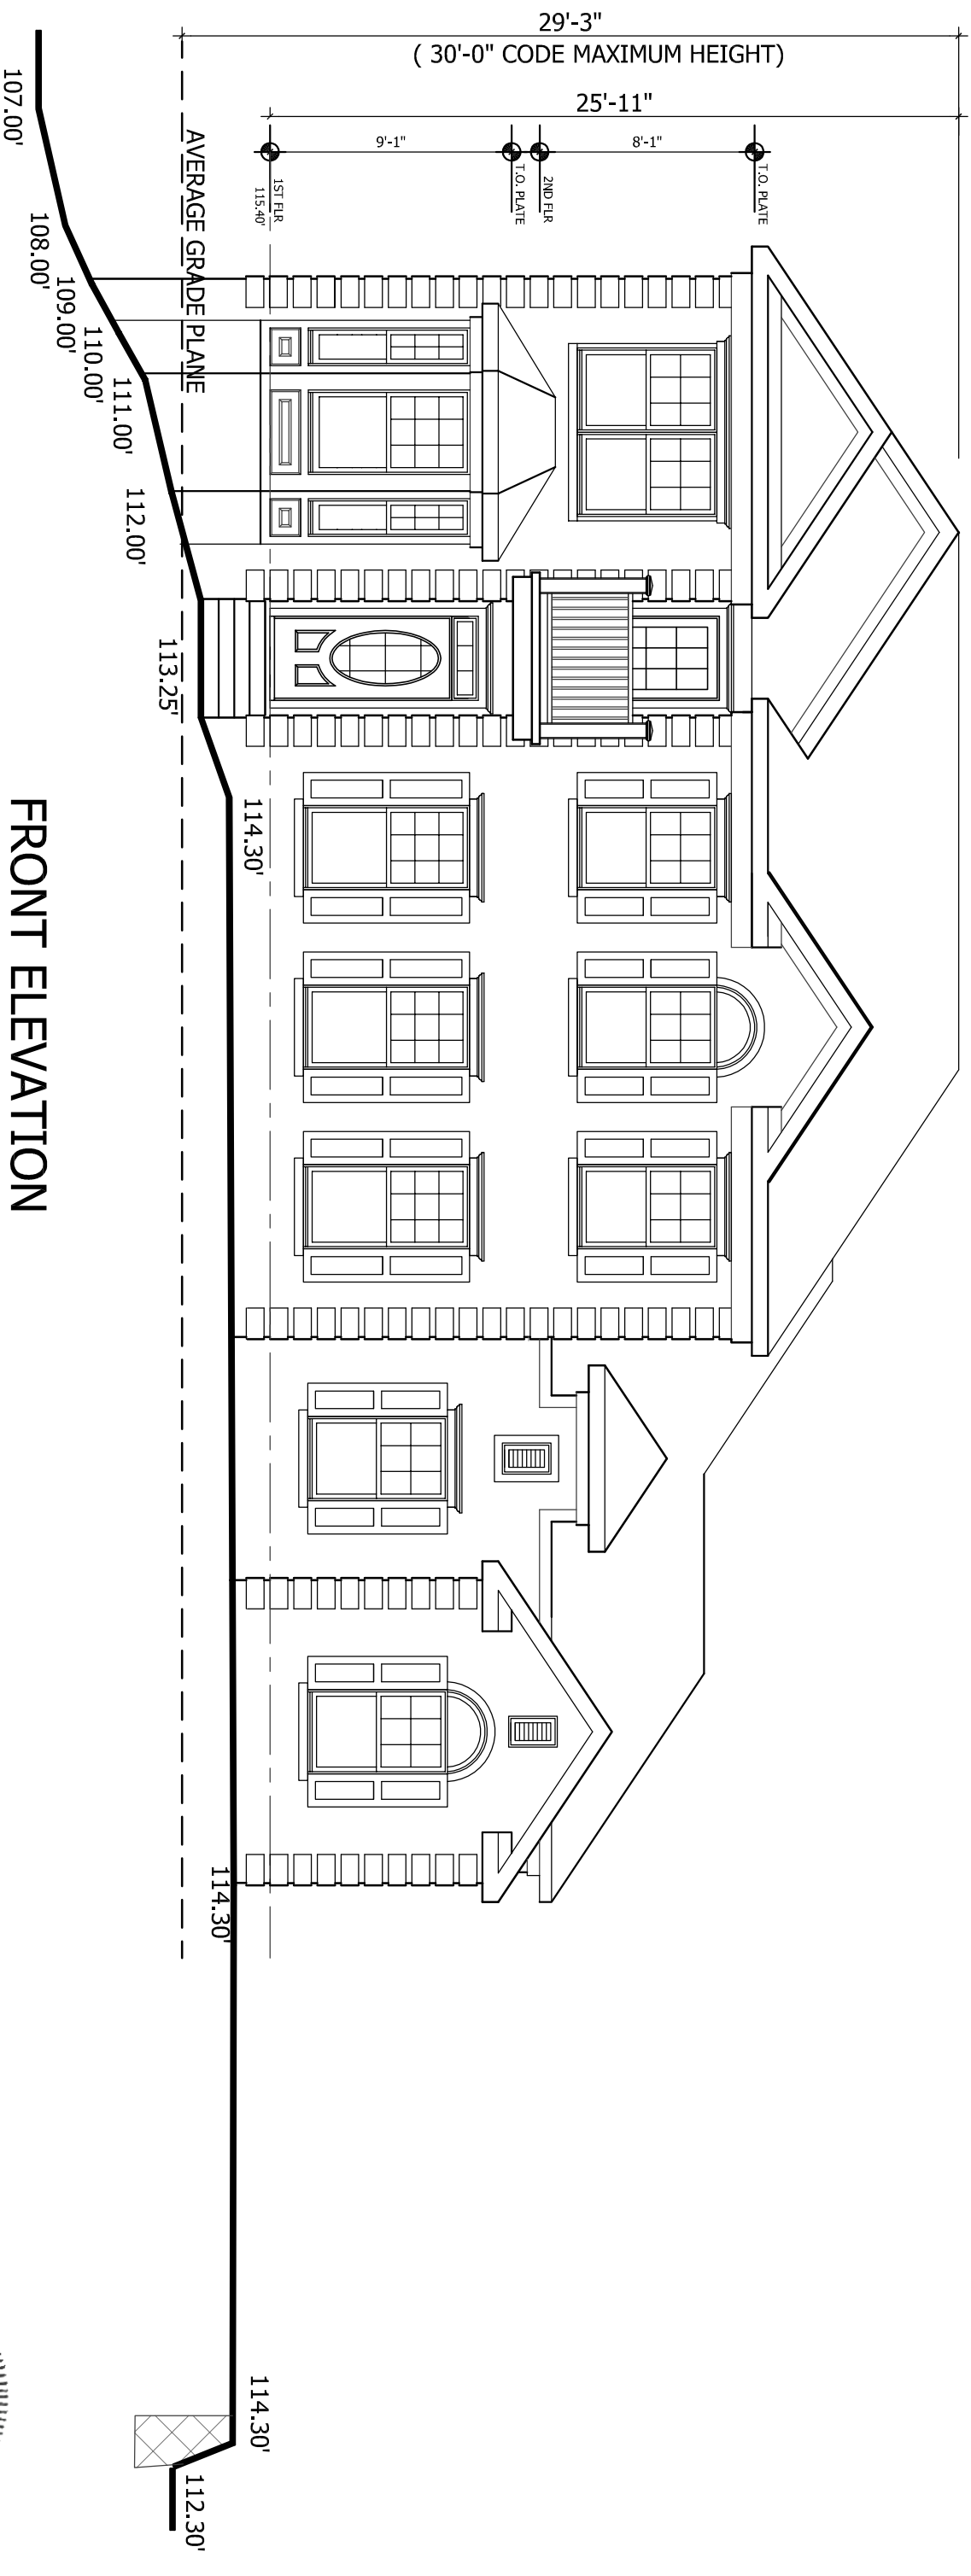

**RIGHT SIDE ELEVATION**

December 7, 2020

(Revised per Board Engineers comments in e-mail on December 4, 2020)

760 Pascack Road  
 Ar Unit Lot # 3.01  
 The Reserve at Arden Place

REAR ELEVATION

December 7, 2020  
 (Revised per Board Engineers comments in  
 e-mail on December 4, 2020)

760 Pascack Road  
 Ar Unit Lot # 3.01  
 The Reserve at Arden Place

**LEFT SIDE ELEVATION**

December 7, 2020  
 (Revised per Board Engineers comments in  
 e-mail on December 4, 2020)

760 Pascack Road  
 Ar Unit Lot # 3.01  
 The Reserve at Arden Place