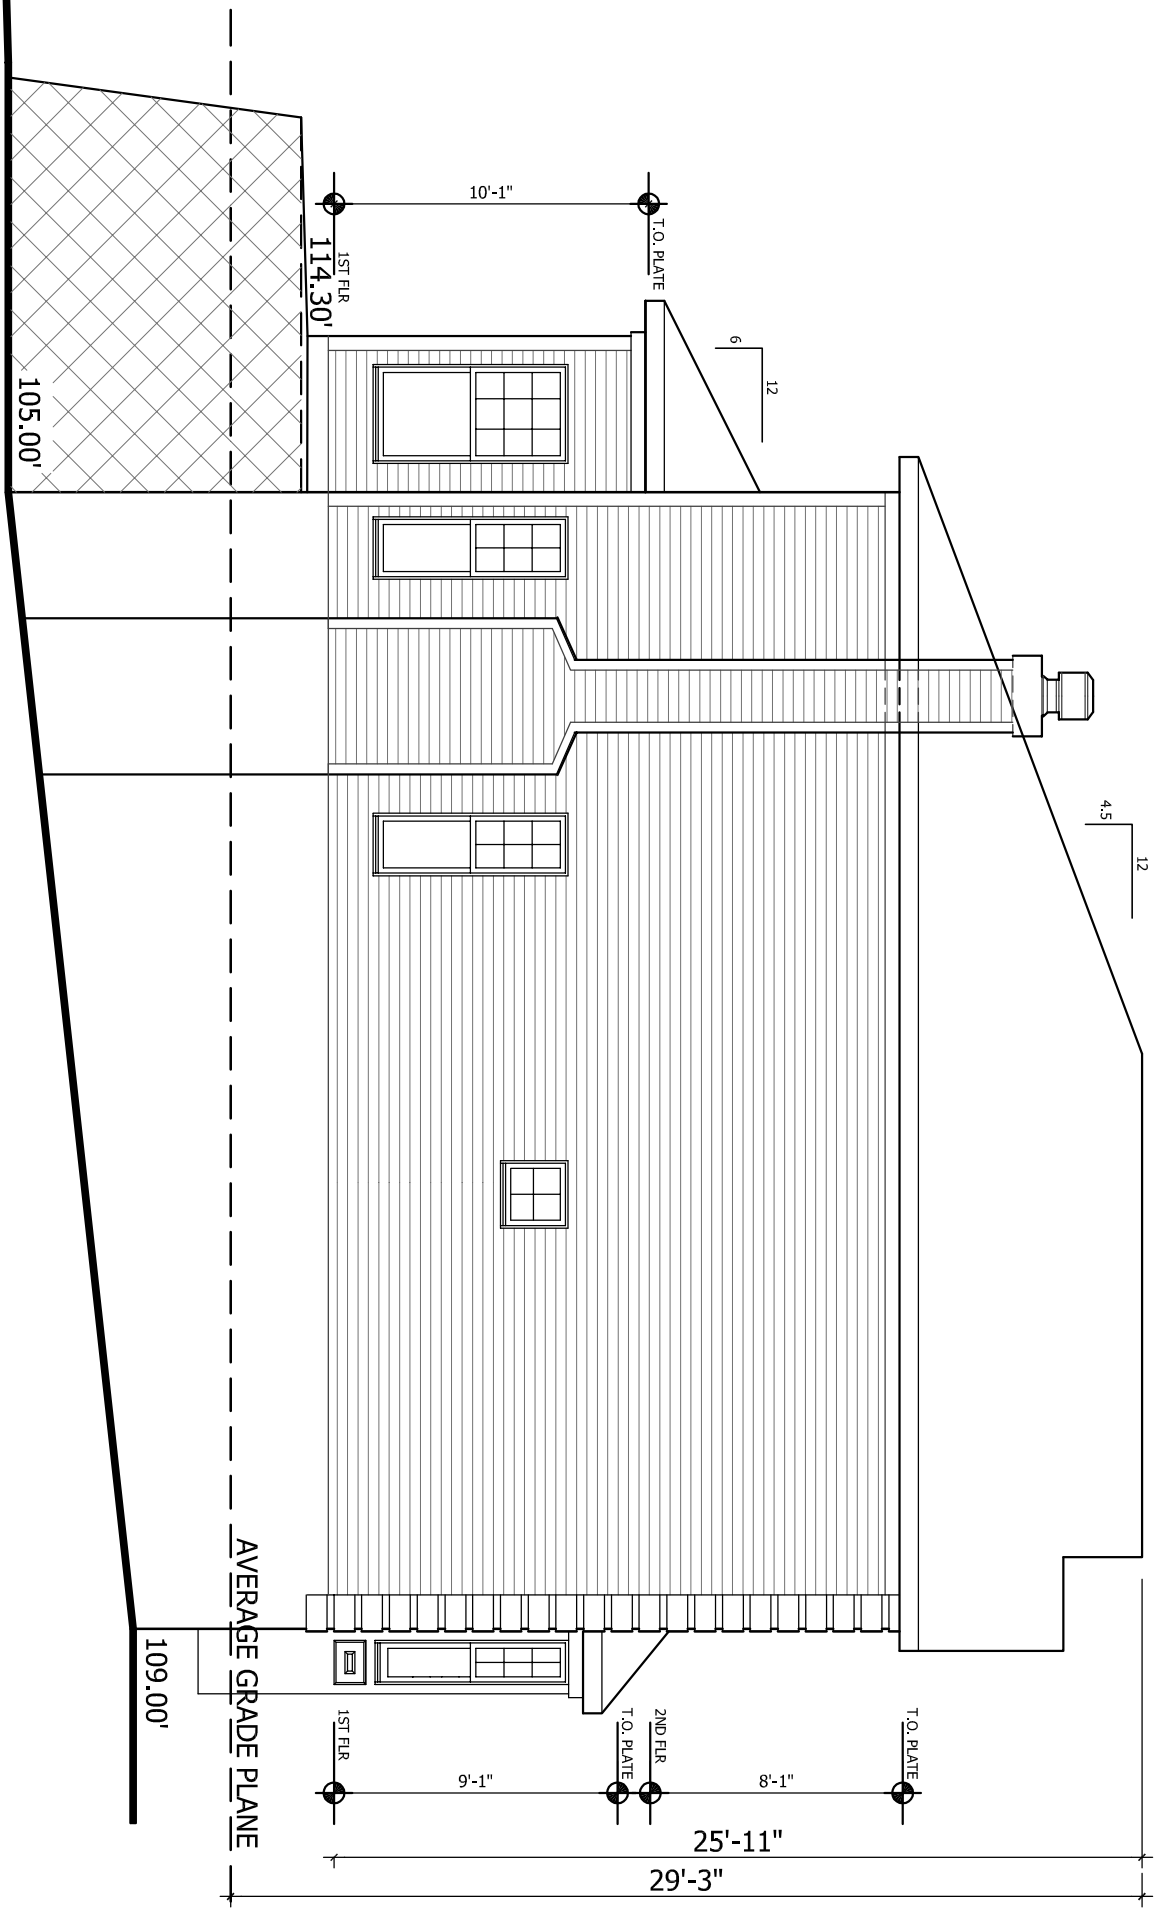

**RIGHT SIDE ELEVATION**

December 7, 2020

(Revised per Board Engineers comments in e-mail on December 4, 2020)

760 Pascack Road  
 Ar Unit Lot # 3.01  
 The Reserve at Arden Place

REAR ELEVATION

December 7, 2020  
 (Revised per Board Engineers comments in  
 e-mail on December 4, 2020)

760 Pascack Road  
 Ar Unit Lot # 3.01  
 The Reserve at Arden Place

**LEFT SIDE ELEVATION**

December 7, 2020  
 (Revised per Board Engineers comments in  
 e-mail on December 4, 2020)

760 Pascack Road  
 Ar Unit Lot # 3.01  
 The Reserve at Arden Place

**FRONT ELEVATION**

December 7, 2020  
 (Revised per Board Engineers comments in  
 e-mail on December 4, 2020)

760 Pascack Road  
 Ar Unit Lot # 3.01  
 The Reserve at Arden Place